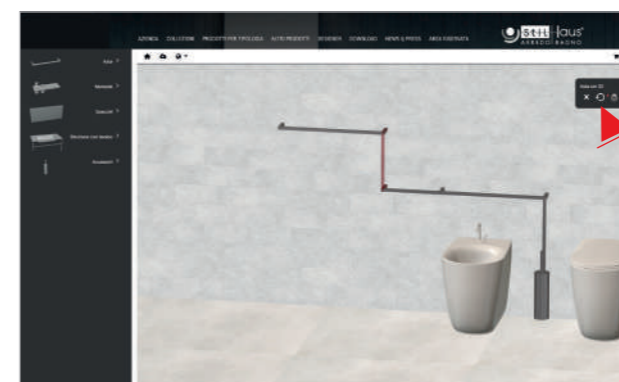

Crea composizioni ruotando le aste.
To design your composition you can rotate every components by the selected button.