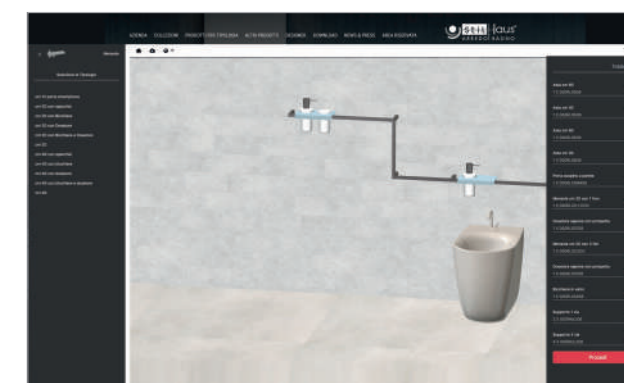

Apri il carrello e procedi all'ordine
(vedi pag. 9 per i passaggi successivi).
Go to the cart and proceed with order or quotation (check previous instruction, Pag.9).