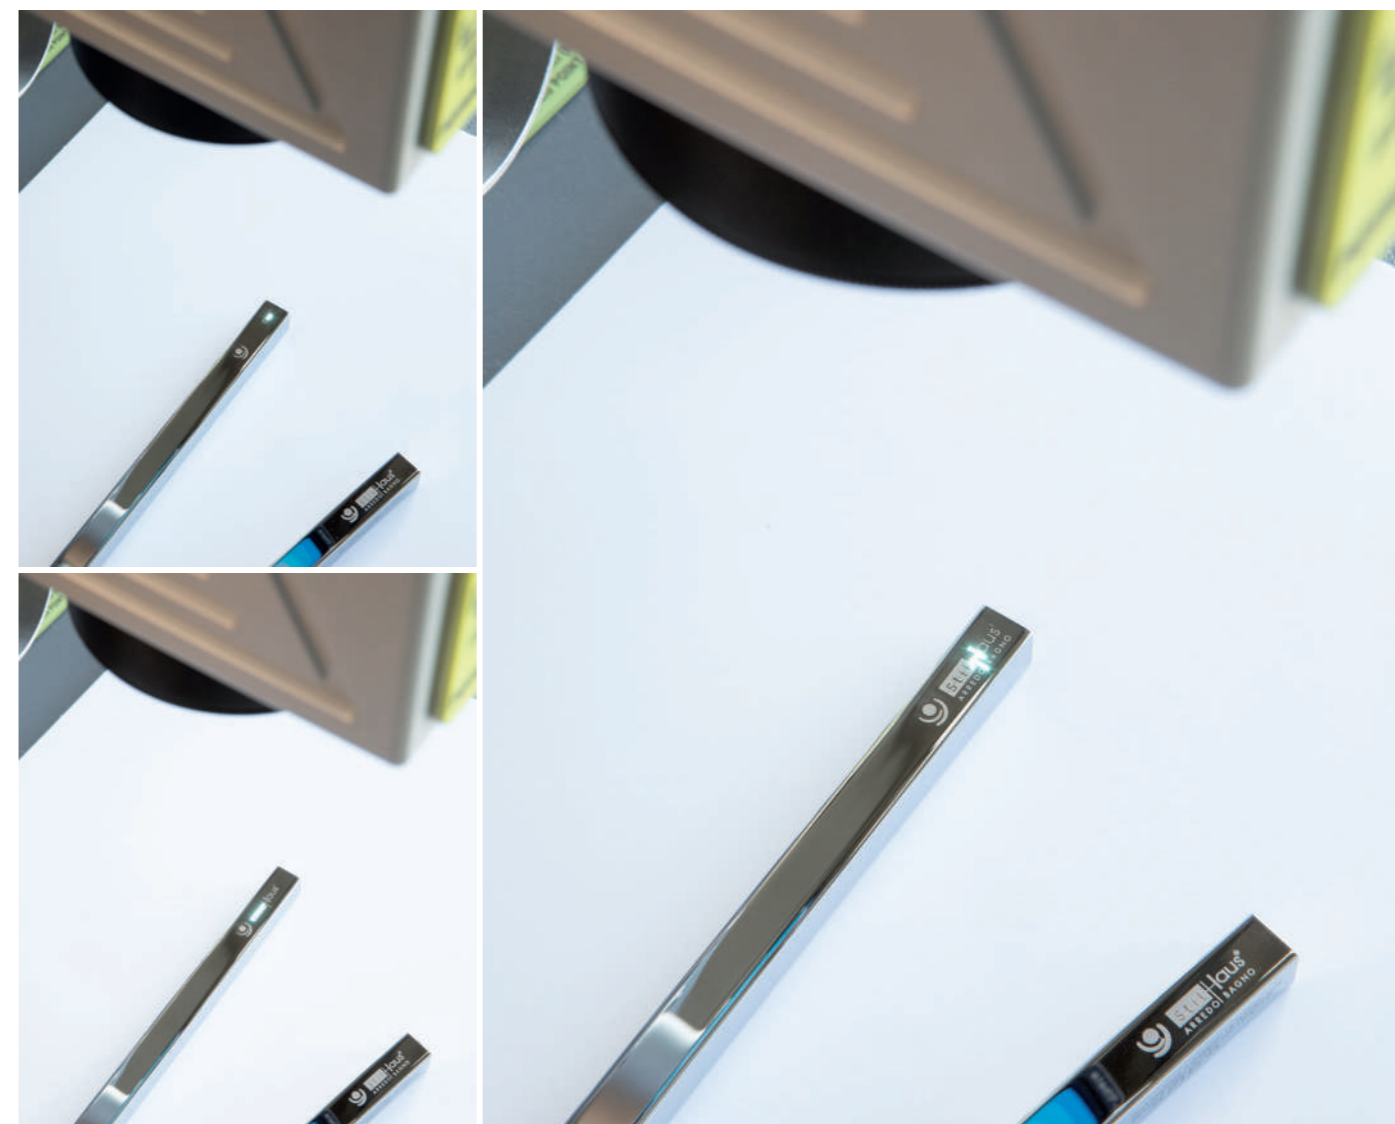

SCOPINI TOILET BRUSH

PERSONALIZZAZIONE LASER LASER CUSTOMIZATION

Scopini adatti a sanitari a risparmio idrico.
Wall mounted toilet brush suitable for
water-saving sanitary ware.

1946

Scopino in ottone da parete.
Wall mounted toilet brush, brass made.
cm 6,5 L x 8 P x 32 H

08 - 23 - 24	€ 65,00
16 - 18 - 36	€ 80,00
17	€ 95,00

840

Kit collante e biadesivo per un articolo.
Kit with bi-adhesive and glue for one article.

€ 4,20

FINITURE / FINISHING

Possibilità di personalizzare accessori
o prodotti con il logo o il nome della
struttura alberghiera.
Necessario l'invio di file in formato
adatto (dxf o vettoriale).

Prezzo di listino € 2.50 a logo
Minimo 50 pezzi.

Accessories or products can be
customized with the logo or name
of the hotel.
It is necessary to send files in a suitable
format (dxf or vectorial).

List price € 2.50 per logo
Minimum 50 pieces.