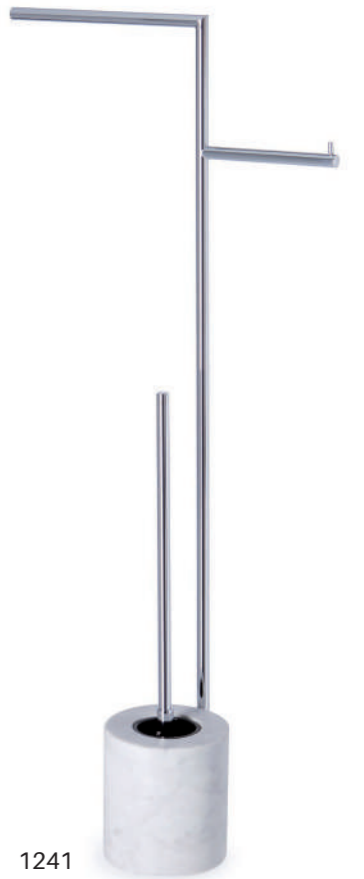

Ottone e marmo / Brass an marble made

1239

1239

base cm Ø 12 x 56 H
Piantana: porta rotolo e scopino.
Free-standing upright: paper holder
and toilet-brush holder.

08 - 23	€ 389,00
10 - 18 - 36 - 56	€ 490,00
17	€ 570,00

1240

1240

base cm Ø 12 x 56 H
Piantana: porta rotolo .
Free-standing upright: paper holder.

08 - 23	€ 359,00
10 - 18 - 36 - 56	€ 459,00
17	€ 540,00

1241

1241

base cm Ø 12 x 80 H
Piantana: porta rotolo,
porta salviette e scopino.
Free-standing upright: paper holder,
towel rail and toilet-brush holder.