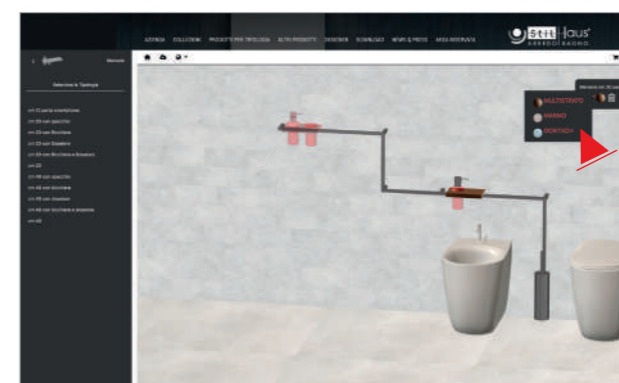

Scegli le finiture.
Choose the best finish you want for your composition.