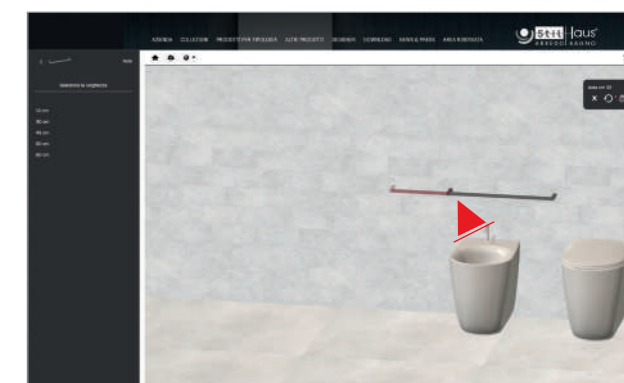

Crea barre continue sovrapponendo gli attacchi.
Place the selected items on the wall, creating your design. you can also overlap.